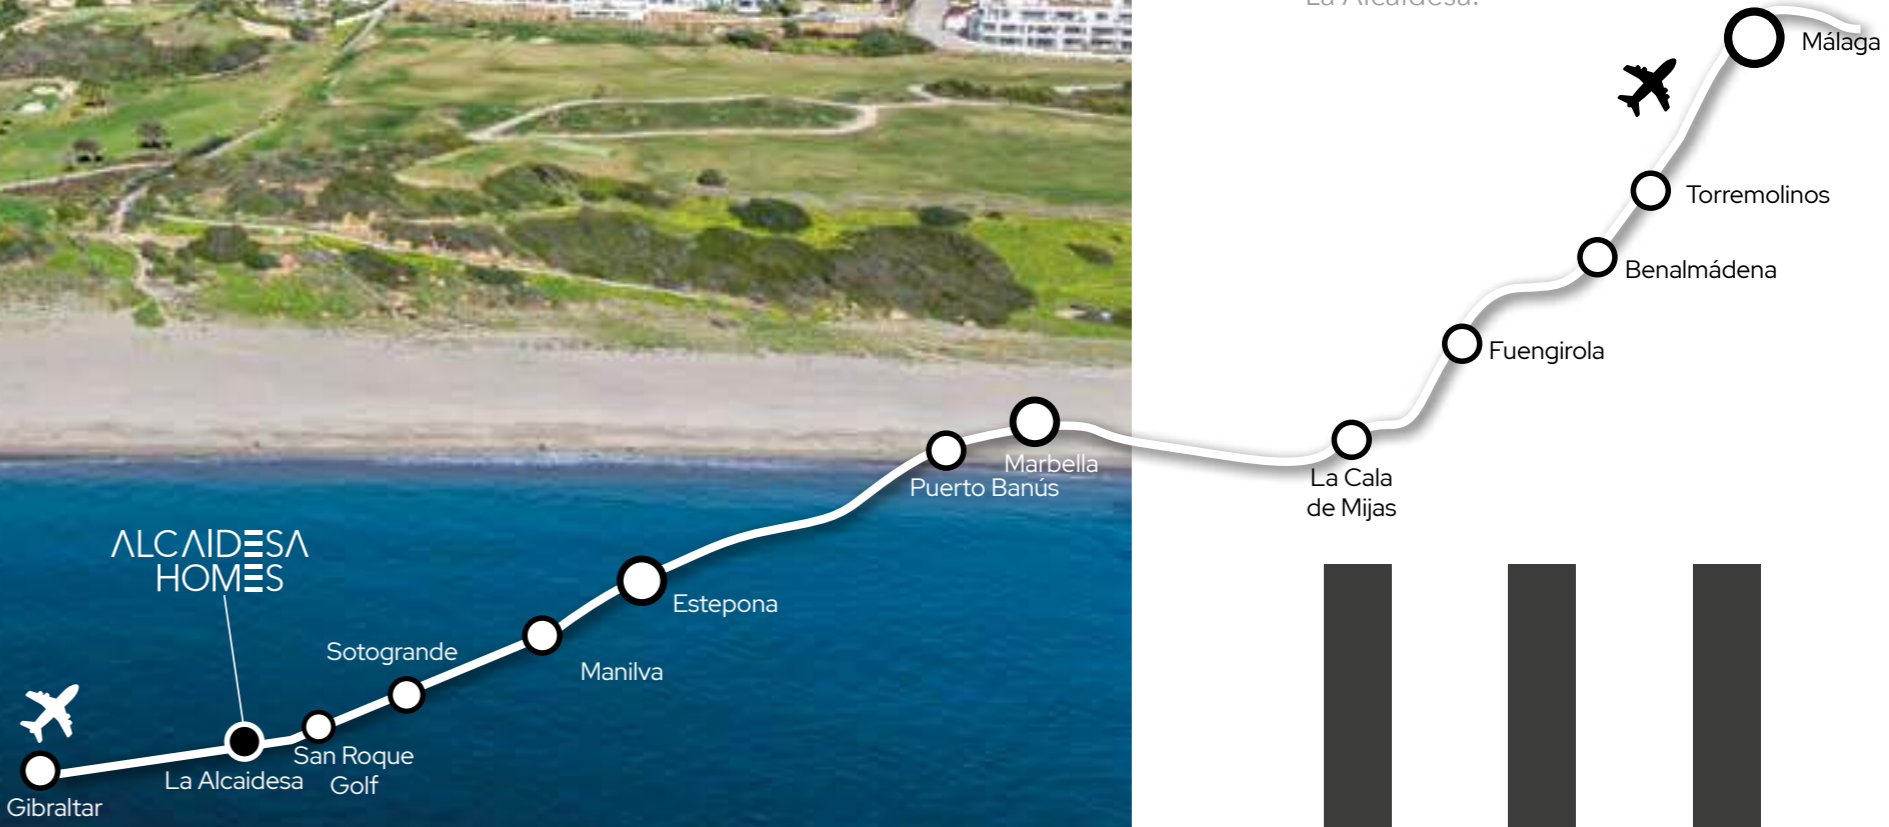

ALCAIDESA
HOMES

Time has come

La Alcaidesa, an enchanting corner embraced by the coast of Cadiz, awakens with its singular beauty the magic of the perfect location. This Mediterranean paradise, strategically situated between the majesty of the Mediterranean Sea and the serenity of the Strait of Gibraltar, becomes a picturesque setting where the land merges with the sea in an eternal embrace.

Llegó el momento

La Alcaidesa, un rincón encantador abrazado por la costa gaditana, despierta con su belleza singular la magia de la localización perfecta. Este paraíso mediterráneo, situado estratégicamente entre la majestuosidad del Mar Mediterráneo y la serenidad del Estrecho de Gibraltar, se convierte en un escenario pintoresco donde la tierra se funde con el mar en un abrazo eterno.

ALCAIDESA HOMES

All you need

The development is located in a privileged setting with panoramic views of the sea and the golf course, with convenient access to the beach and exclusive world class golf courses among many other amenities and services offered by the area of La Alcaidesa.

The Development

The development is located in a privileged setting with panoramic views of the sea and the golf course, with convenient access to the beach and exclusive world class golf courses among many other amenities and services offered by the area of La Alcaidesa.